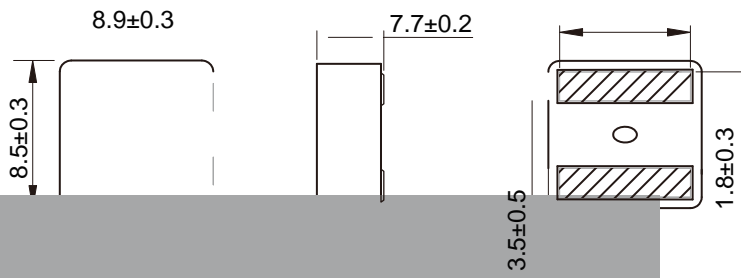

Flat Wire Molded Inductor  
Size 8080

Dimensions: [mm]

Land Pattern: [mm]

Reel Dimension: [mm]

\_\_\_\_\_

Packaging Quantity: